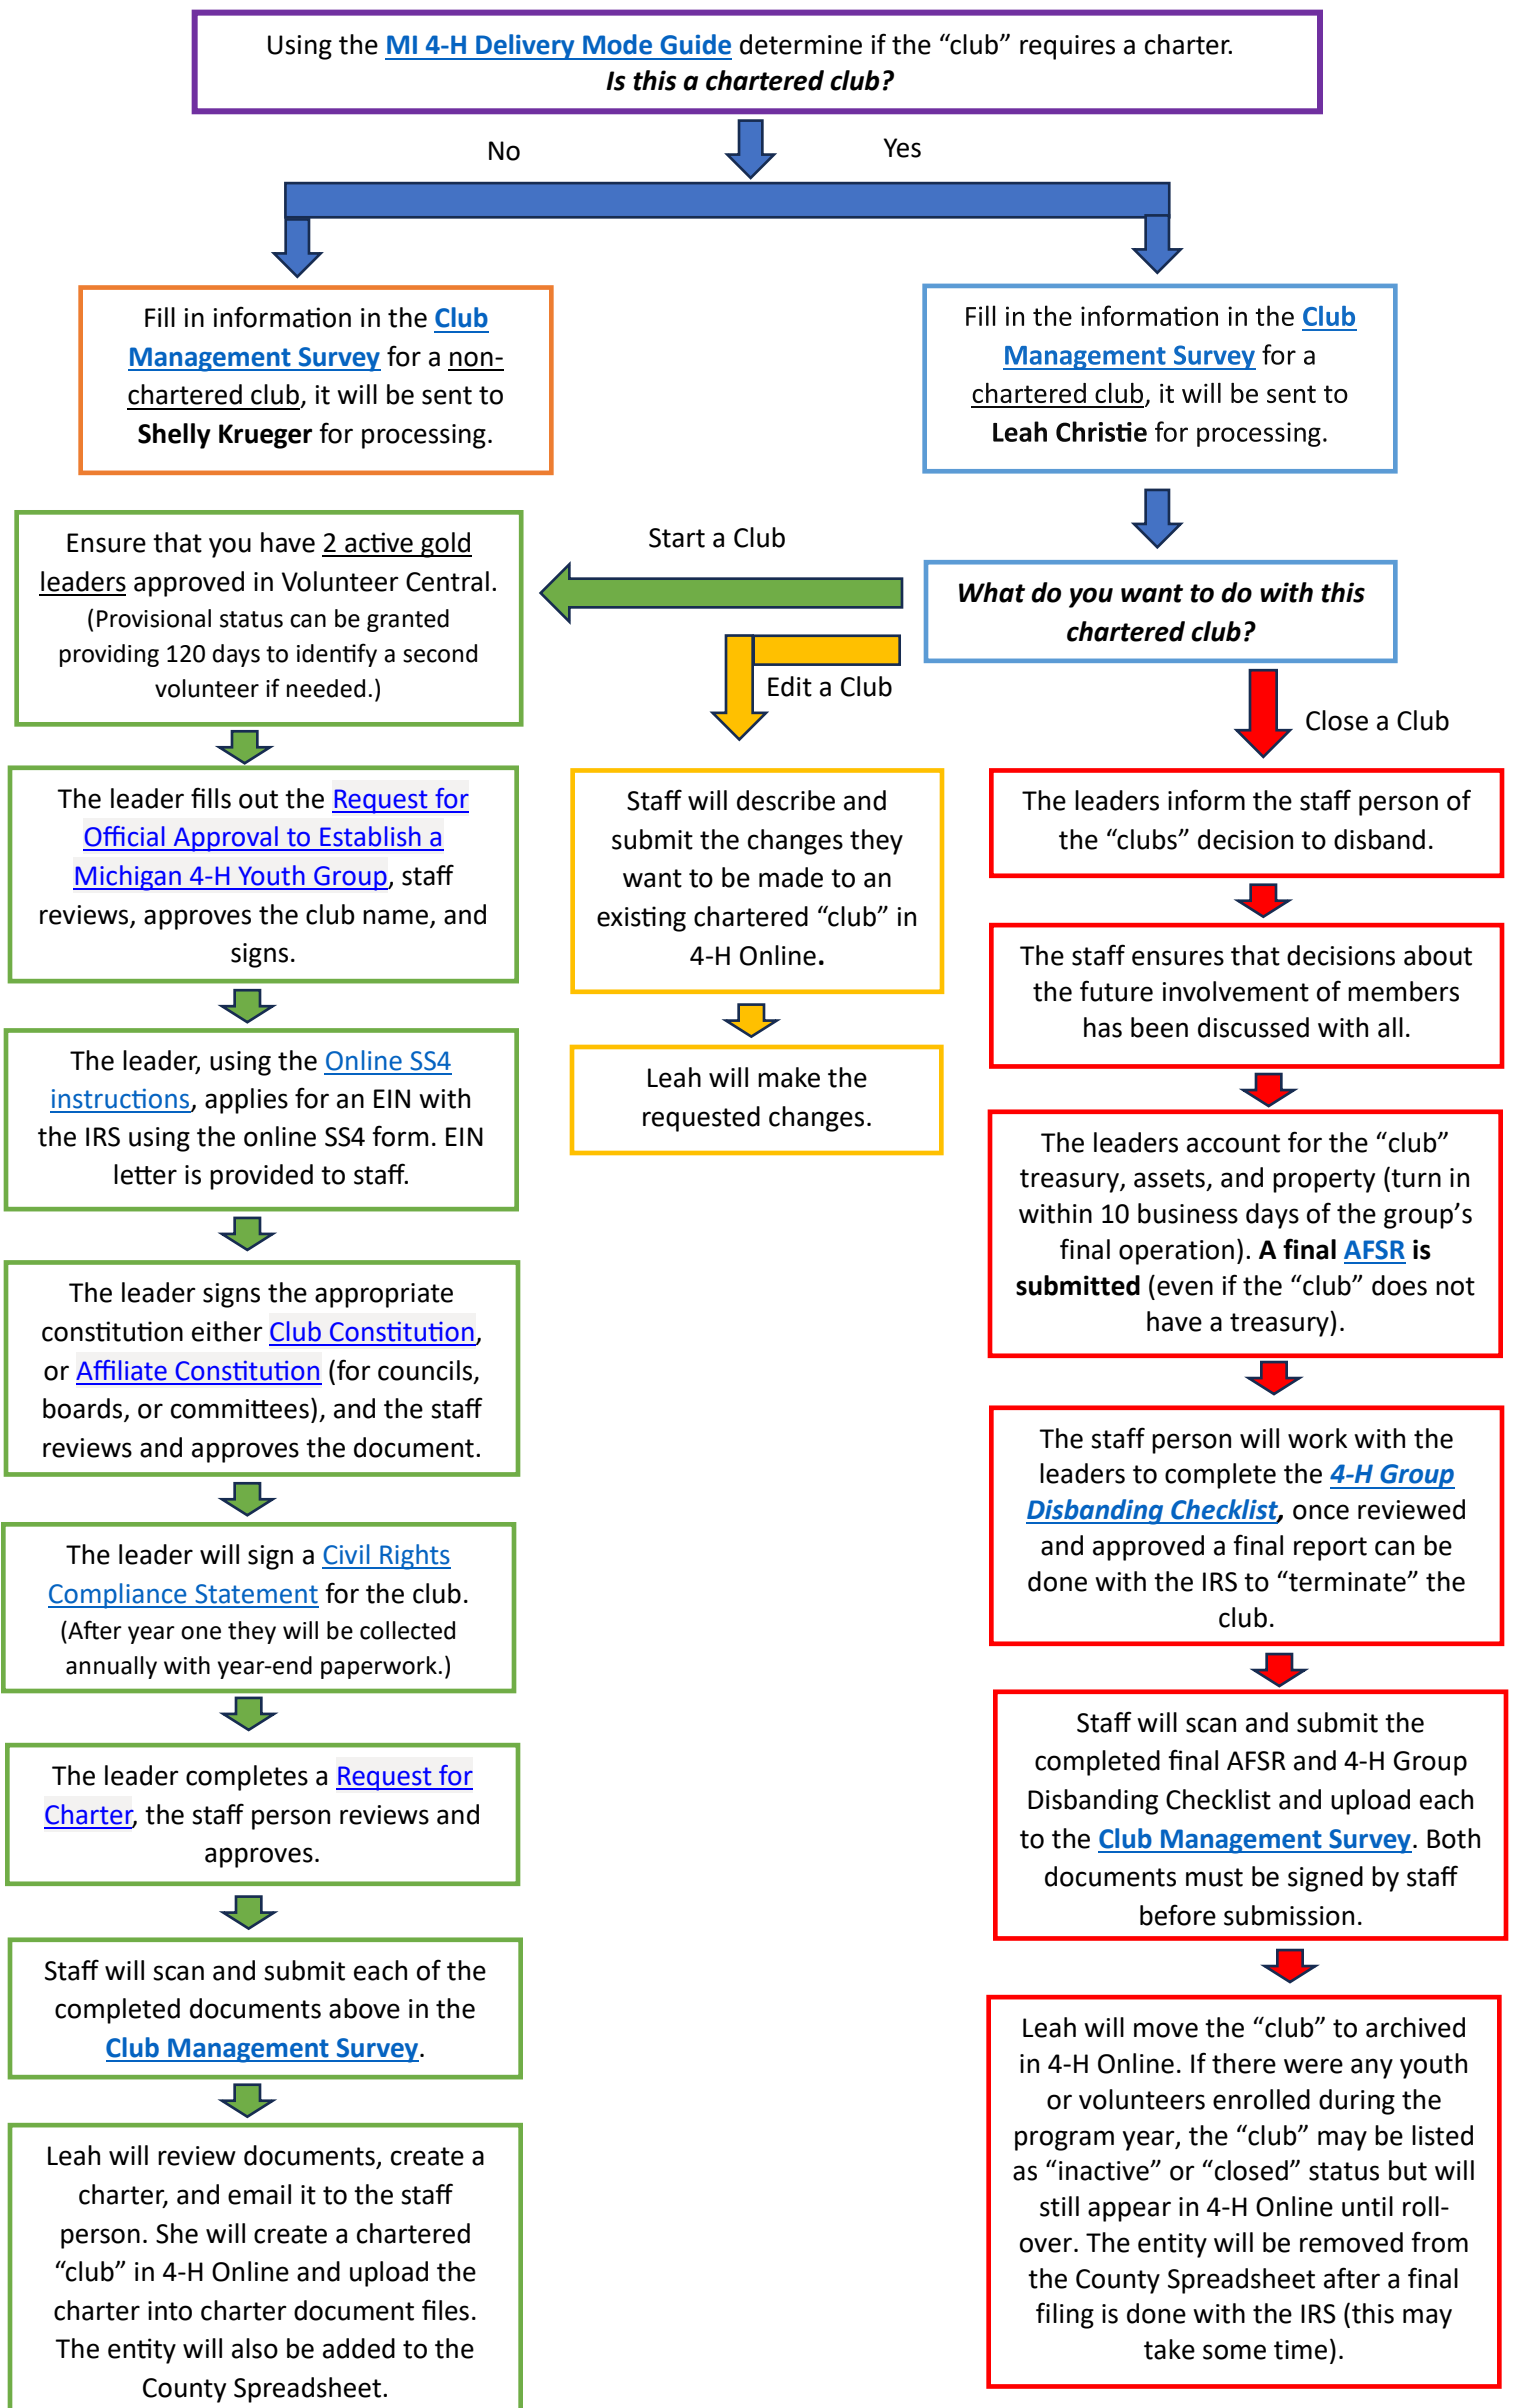

Club Management Flow Chart for MI 4-H Chartered Clubs

Club Management Flow Chart for MI 4-H Non-Chartered Clubs